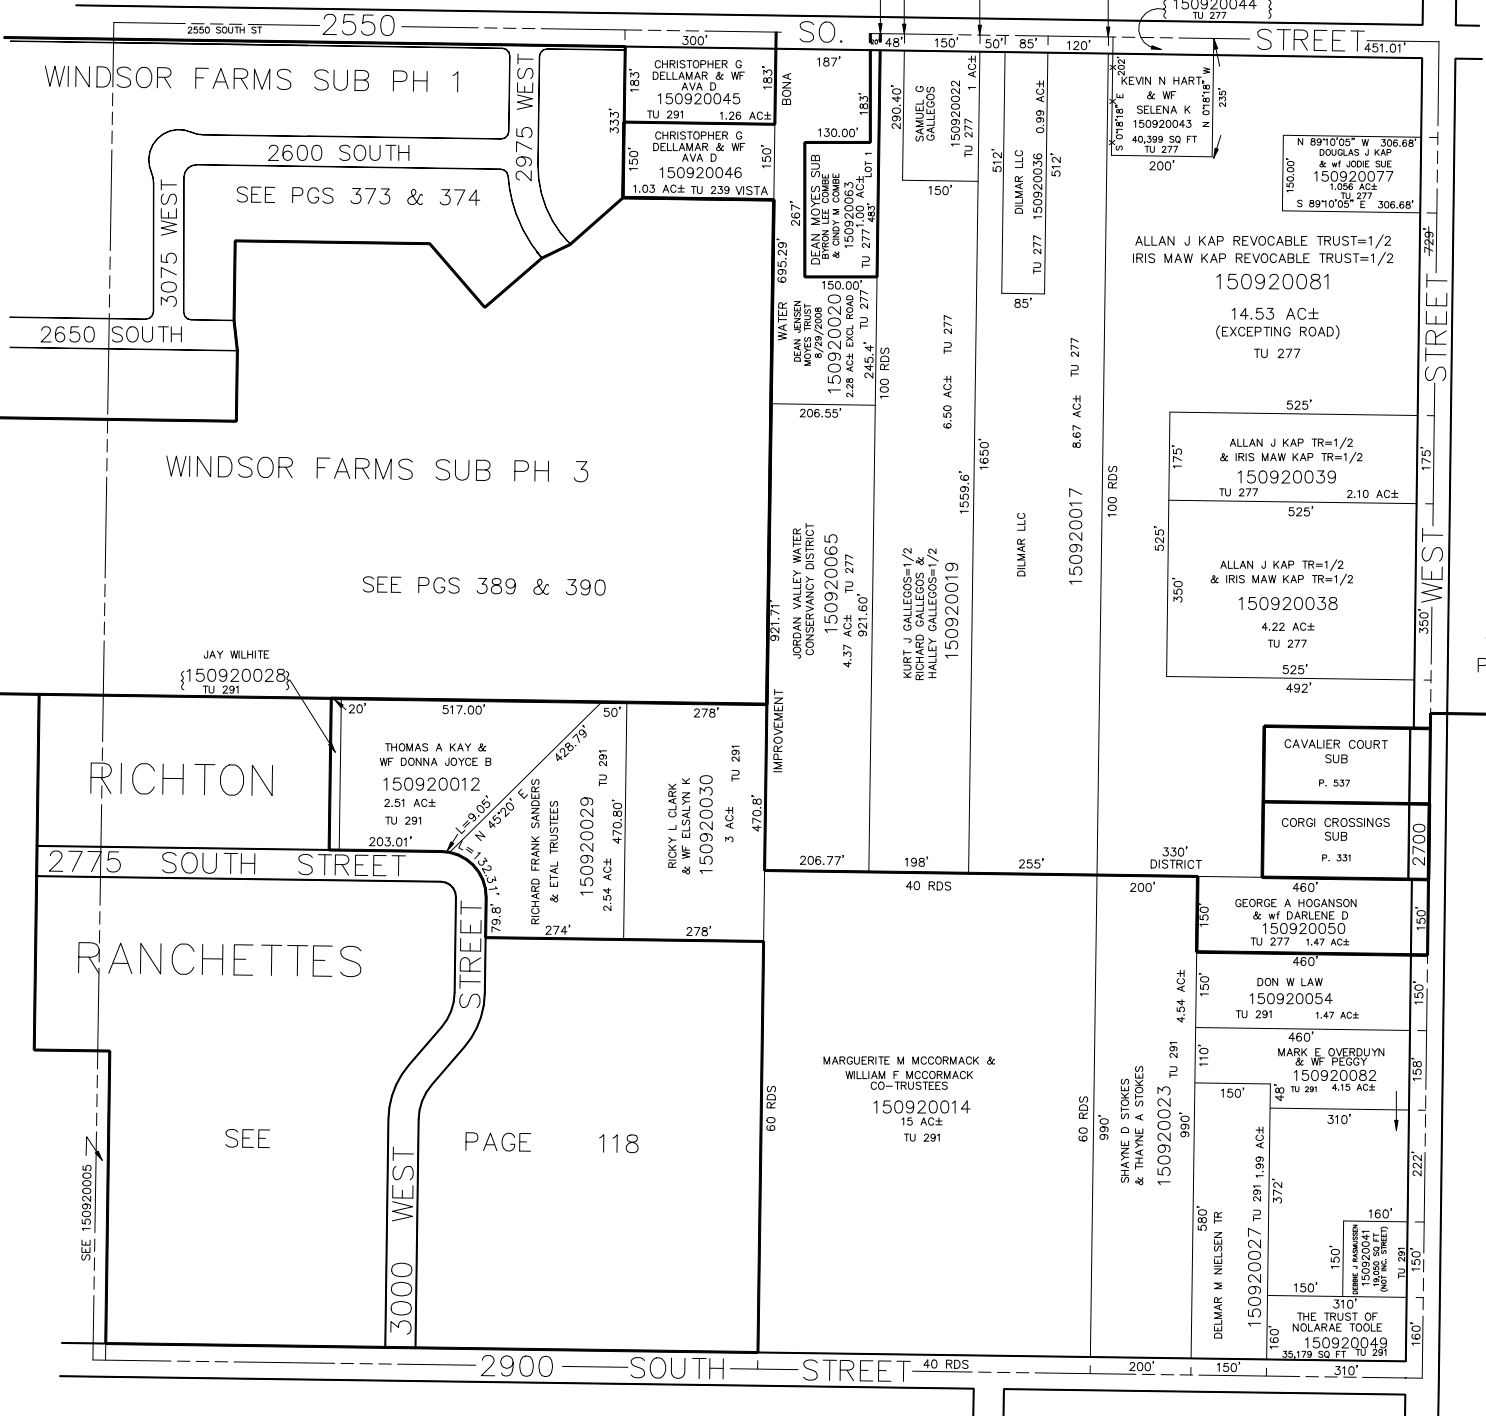

N.E. 1/4
SECTION 34, T.6N., R.2W., S.L.B. & M.

IN WEST HAVEN CITY

TAXING UNIT: 239, 277, 291

SCALE 1" = 200'

SEE PAGE 76

SEE PAGE 96